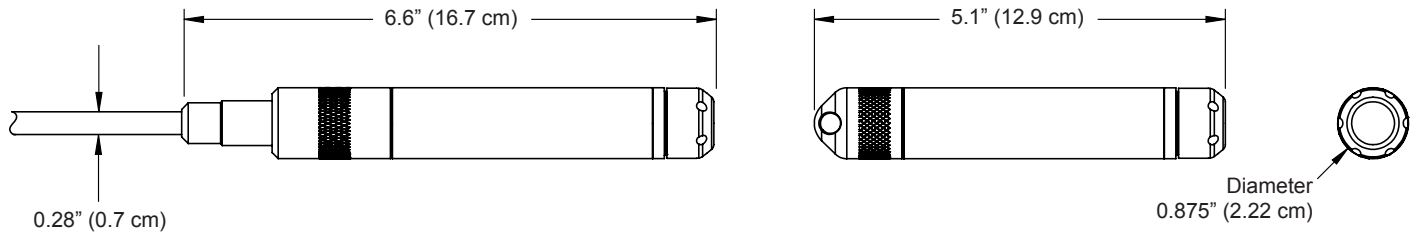

Use with absolute pressure sensors — no desiccant tubes, bellows, or vent tubes needed!

Features

- Measures and records barometric pressure and temperature
- Low power — *4 year battery life*
- Modbus® RTU (RS485) — *great flexibility*
- $\pm 0.05\%$ FS accuracy
- Small diameter — 0.875" (2.22 cm)
- 50,000 record non-volatile memory — *no data loss in the event of a power failure*
- Wireless connectivity
- Barometric compensation utility
- Free, easy-to-use software

TYPICAL INSTALLATION

1-800-PRO-WELL
WWW.INWUSA.COM
CE

BarSCOUT Barometric/ Temperature Smart Sensor with Data Logging

GENERAL

Length (cabled version)	6.6" (16.7 cm)
Length (cableless version)	5.1" (12.9 cm)
Diameter	0.875" (2.22 cm)
Body Material	316 stainless steel
Wetted Materials	316 stainless steel, acetal, fluoropolymer
Communication	RS485 Modbus® RTU
Direct Modbus Read Output	32-bit IEEE floating point
Internal Math	32-bit floating point
Operating Temp. Range	-20° C to 60° C
Storage Temp. Range	-40° C to 80° C

TEMPERATURE

Element Type	Thermistor
Accuracy	± 0.1° C (from -20° C to 60° C)
Resolution	0.01° C
Units	Celsius, Fahrenheit, Kelvin

PRESSURE

Transducer Type	Silicon strain gauge
Transducer Material	316 stainless steel
Units	PSI, FtH ₂ O, inH ₂ O, cmH ₂ O, mmH ₂ O, mH ₂ O, inHg, cmHg, mmHg, Bars, mBars, kPa
Accuracy	± 0.008 PSI (0.55 mbar) (@ 20° C) ± 0.015 PSI (1.03 mbar) (@ -20° C to 60° C)
Resolution	0.0034% FS (typical)
Maximum Operating Pressure	1.1 x FS
Over Range Protection	3x FS
Burst Pressure	600 psi (approx. 1350 ft or 410 m)