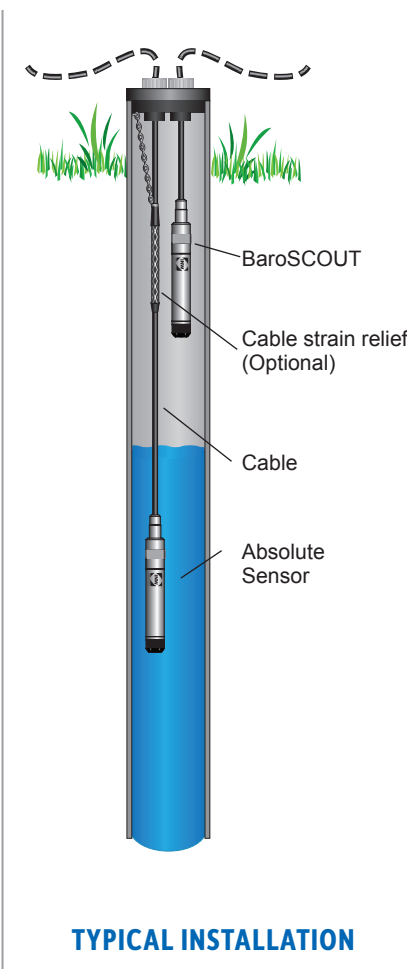

BaroSCOUT

Barometric/Temperature Smart Sensor

WITH DATA LOGGING

APPLICATIONS

Barometrically compensate absolute pressure sensors for level measurement

Supplement aquifer test data in leaky or confined conditions

Use with absolute pressure sensors — no desiccant tubes, bellows, or vent tubes needed!

Features

- Measures and records barometric pressure and temperature
- Low power — *4 year battery life*
- Modbus® RTU (RS485) — *great flexibility*
- $\pm 0.05\%$ FS accuracy
- Small diameter — 0.875" (2.22 cm)
- 50,000 record non-volatile memory — *no data loss in the event of a power failure*
- Wireless connectivity
- Barometric compensation utility
- Free, easy-to-use software

TYPICAL INSTALLATION

1-800-PRO-WELL
WWW.INWUSA.COM
CE

BarSCOUT Barometric/ Temperature Smart Sensor with Data Logging

GENERAL

Length (cabled version)	6.6" (16.7 cm)
Length (cableless version)	5.1" (12.9 cm)
Diameter	0.875" (2.22 cm)
Body Material	316 stainless steel
Wetted Materials	316 stainless steel, acetal, fluoropolymer
Communication	RS485 Modbus® RTU
Direct Modbus Read Output	32-bit IEEE floating point
Internal Math	32-bit floating point
Operating Temp. Range	-20° C to 60° C
Storage Temp. Range	-40° C to 80° C